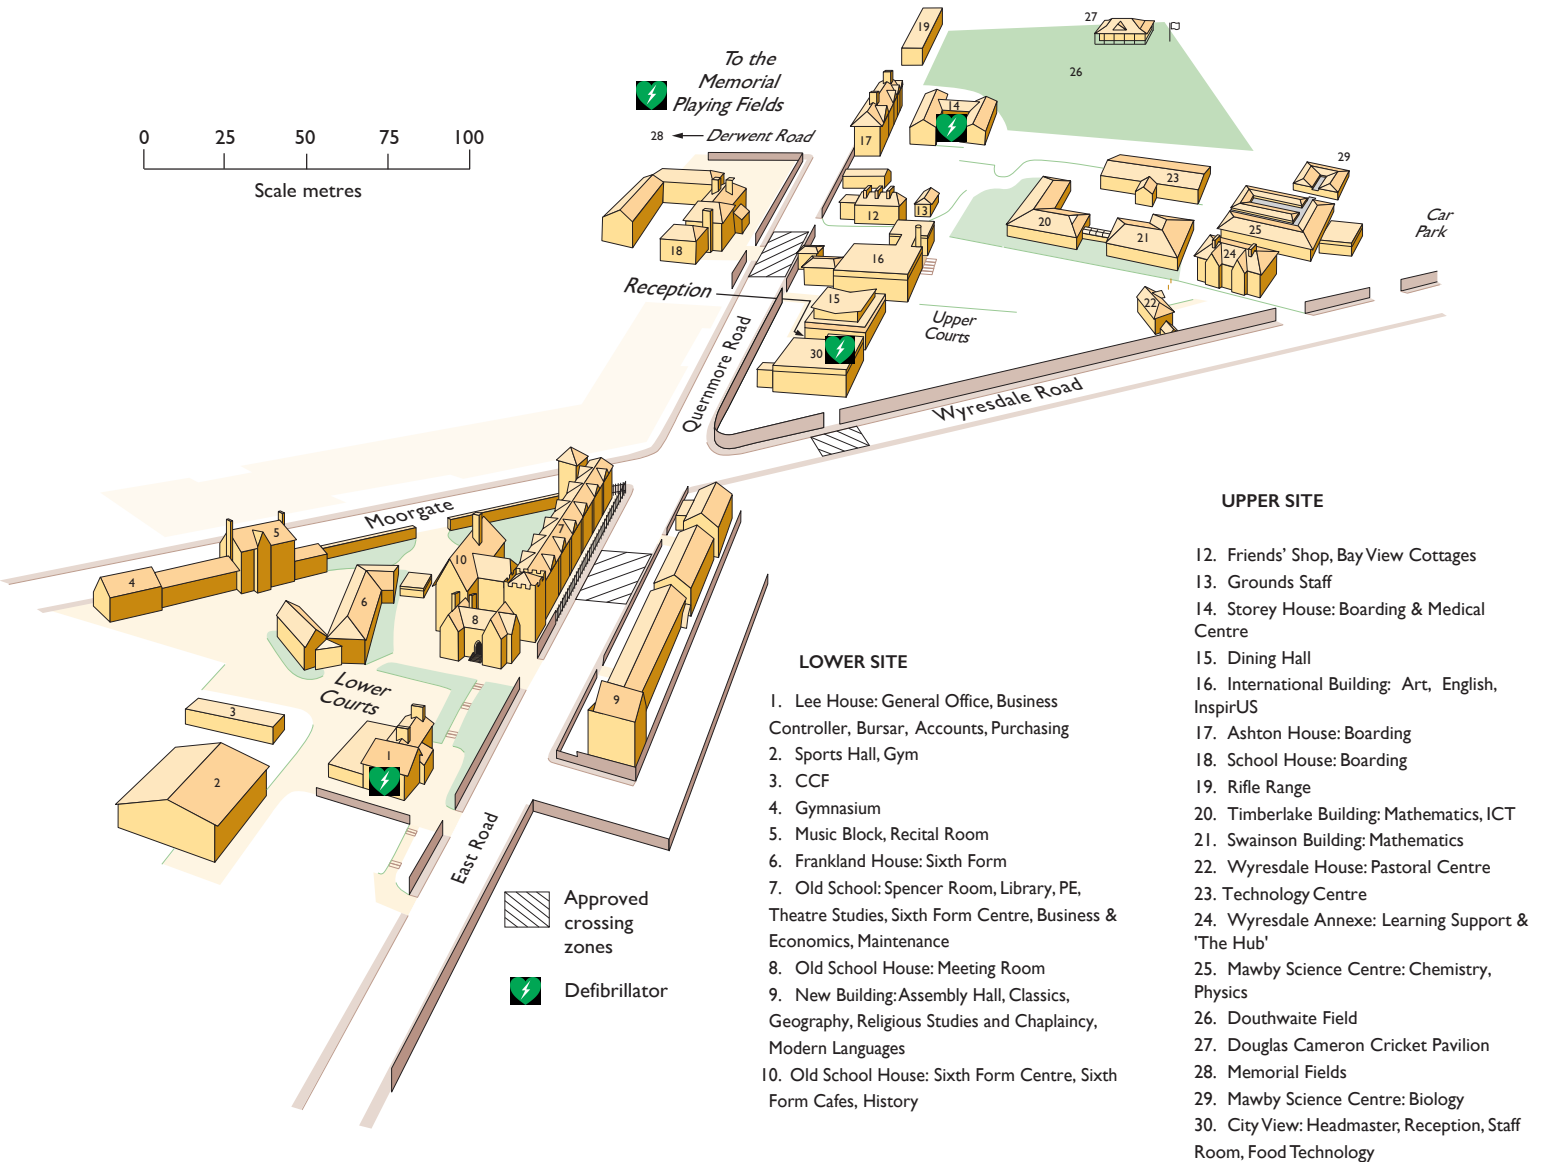

Lancaster Royal Grammar School

East Road, Lancaster LA1 3EF

Tel: 01524 580600 Email: genoffice@lrgs.org.uk Web: www.lrgs.org.uk

Motorway travellers from the south:

Leave M6 at J33. Travel 3.5 miles along the A6 north towards Lancaster to the next roundabout. Take the second exit and pass hospital on left. Enter one-way system at the lights in the right hand lane. Continue past KFC on the right. Turn right at the next pedestrian crossing, passing the market and M&S store on left. Go straight on through two sets of traffic lights, passing the Cathedral on the right. Continue up the hill, over the crossroads and initial contact can be made at the reception in City View, on the right.

Motorway travellers from the north:

Leave M6 at J34. Turn onto the A683 and travel towards Lancaster for 1.5 miles joining the one-way system at the traffic lights. Choose the left hand lane and continue for approximately half a mile. Filter left at Dalton Square (statue of Queen Victoria) signed Clitheroe. Go straight on through traffic lights, passing the Cathedral on the right. Continue up the hill, over the crossroads and initial contact can be made at the reception in City View, on the right.